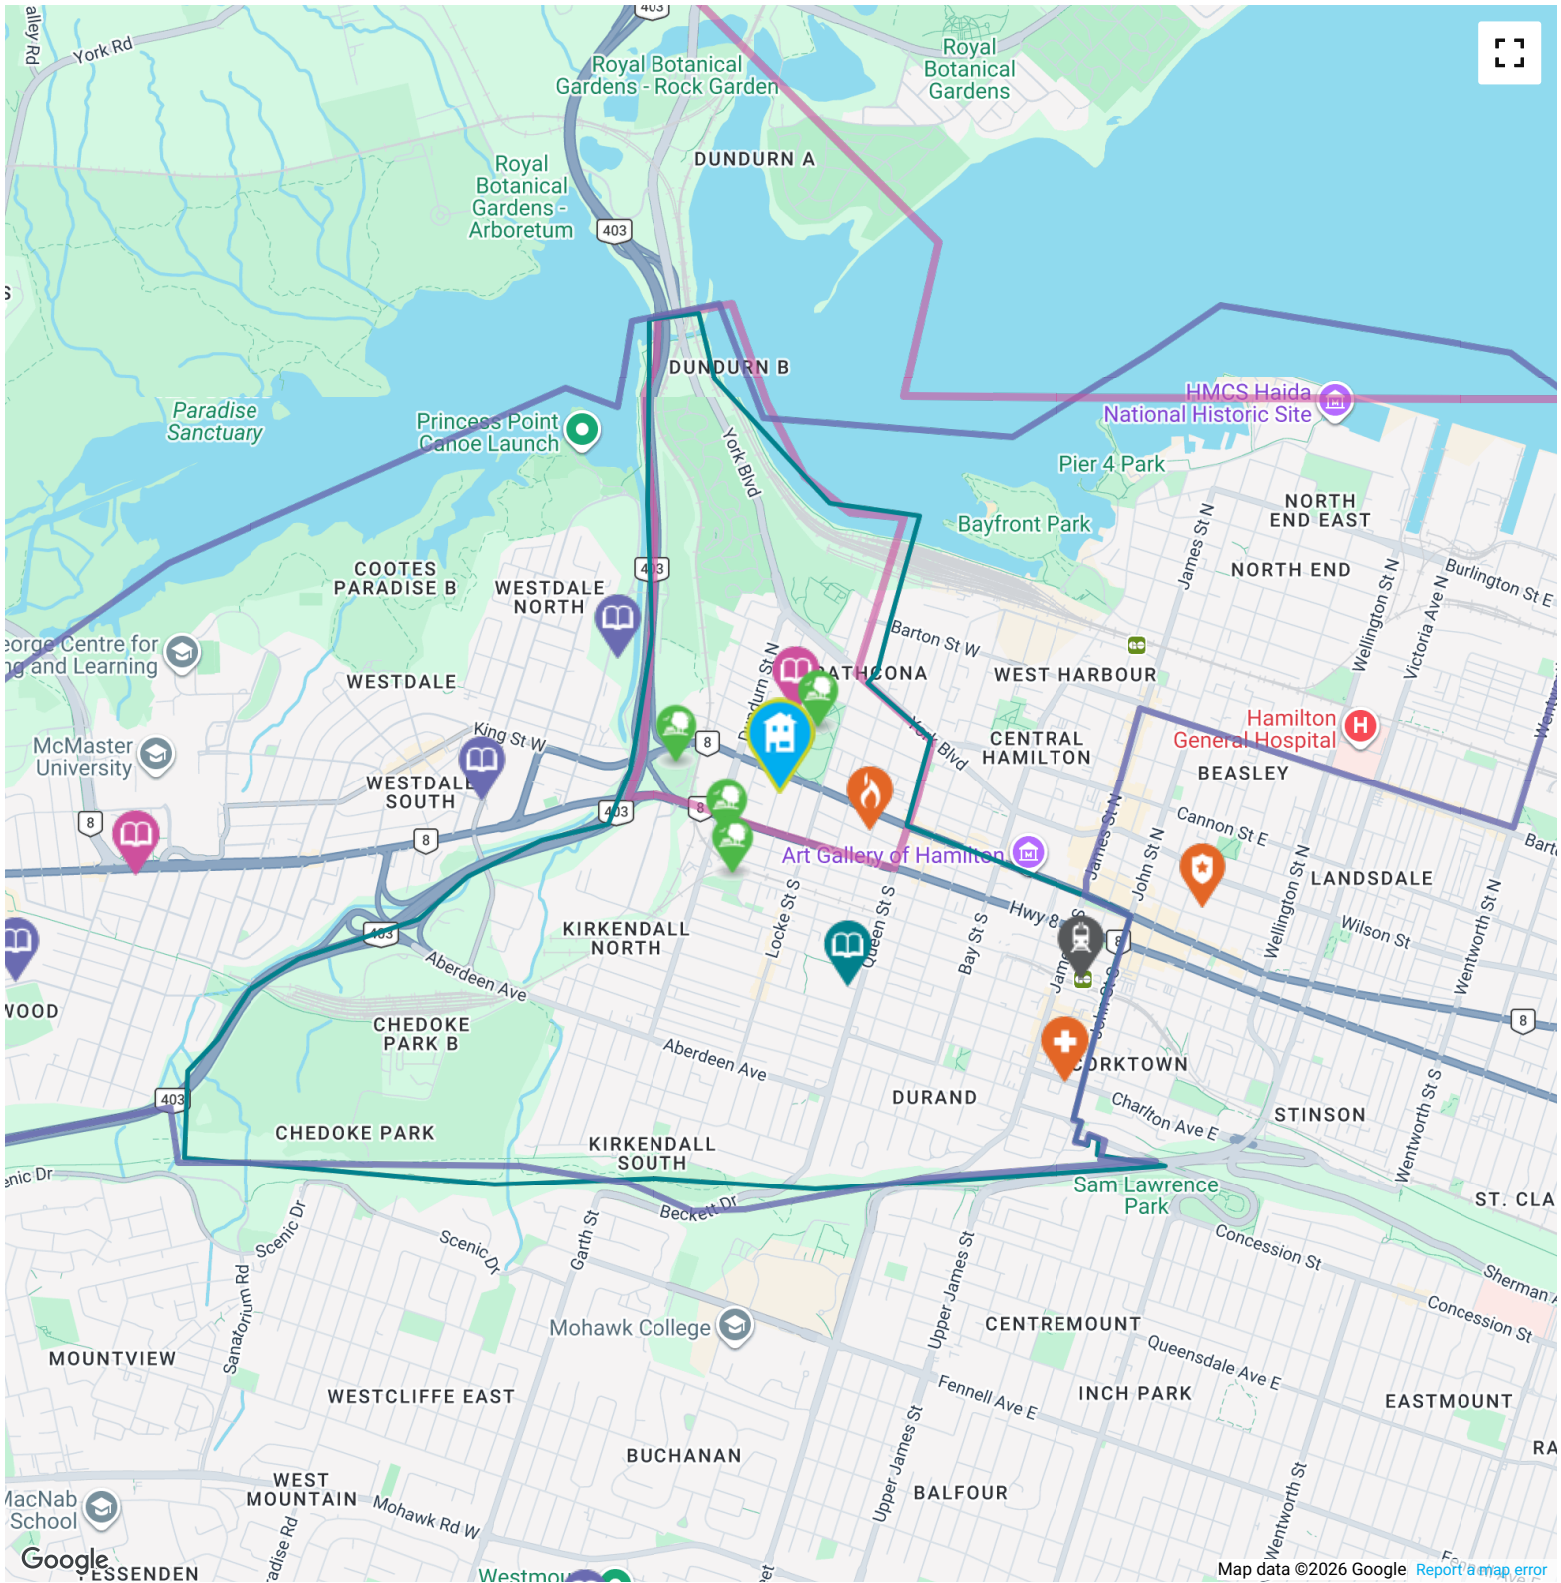

## The nearest rail transit stop is Hamilton GO Centre

1.56 KM away

<https://www.gotransit.com...>

## The nearest police facility is Central Station

1.92 KM away

**Address** 155 King William St, Hamilton, ON L8R 1A7, Canada

<https://hamiltonpolice.on.ca...>

-  Elementary Schools
-  Middle Schools
-  High Schools
-  Transit
-  Safety
-  Elementary Attendance Zone
-  Middle Attendance Zone
-  High Attendance Zone
-  Parks